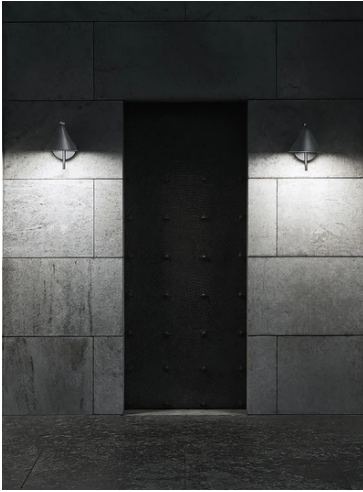

Captain Flint Outdoor W1 Dimmable 1-10V

■ F011W20B030 - Black

Luminaire for wall-mounting with diffuse light emission and fixed head.

Rose, frame and cone in 316L polished or painted stainless steel or polished brass finishes. Structural parts have been treated with a chemical conversion process for effective resistance against atmospheric conditions. Diffuser in photo-recorded and injection molded UV-resistant opalescent polycarbonate. LED light source included.

Integrated 220-240V 1-10V dimmable electrical power.

Connection is quickly ensured in the rose with the plug & play electrical connection and the IP68 connector included. Clamp bracket included.

110V version upon request