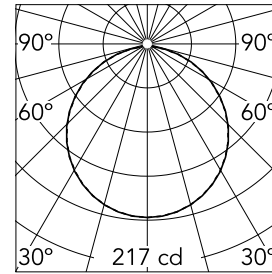

Main specifications

Number of heads	1	Net lumen (lm)	613
Lamp category	LED	Mountings	Ceiling and wall surface
Power (W)	11		
CCT (K)	2700K		
CRI	80		

Optical

Lighting type	Direct
LED type	LED array
Light distribution	Symmetric
Optical type	Diffused light
Beam angle (°)	112
Beam angle C90-270 (°)	112

Physical

Color	Black
Orientation	Fixed
Weight (kg)	2.1
Spot diameter (mm)	208
Length (mm)	336

Note

110V version upon request.