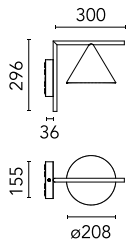

Captain Flint Outdoor W1 Dimmable 1-10V

■ F011W20B018 - Deep Brown

Luminaire for wall-mounting with diffuse light emission and fixed head.

Rose, frame and cone in 316L polished or painted stainless steel or polished brass finishes. Structural parts have been treated with a chemical conversion process for effective resistance against atmospheric conditions. Diffuser in photo-recorded and injection molded UV-resistant opalescent polycarbonate. LED light source included.

Connection is quickly ensured in the rose with the plug & play electrical connection and the IP68 connector included. Clamp bracket included.

110V version upon request

Main specifications

Number of heads	1	Net lumen (lm)	613
Lamp category	LED	Mountings	Ceiling and wall surface
Power (W)	11		
CCT (K)	2700K		
CRI	80		

Optical

Lighting type	Direct
LED type	LED array
Light distribution	Symmetric
Optical type	Diffused light
Beam angle (°)	112
Beam angle C90-270 (°)	112

Beam Angle: 112°		
h(m)	E(lx)	D(m)
1	217	2.95
2	54	5.91
3	24	8.86
4	14	11.81
5	9	14.76

Luminous flux luminaire
613 lm

Electrical

Frequency (Hz)	50-60	Emergency	Without
Voltage (V)	220-240	Insulation class	I
Dimmable	Yes		
Driver	Integrated		
Driver type	Dimmable 1-10V		

Physical

Color	Deep Brown
Orientation	Fixed
Weight (kg)	2.1
Spot diameter (mm)	208
Length (mm)	336

Note

110V version upon request.