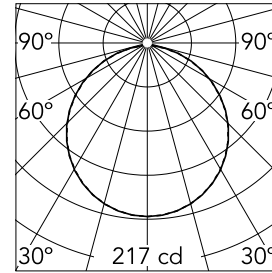

Beam Angle: 112°

h(m)	E(lx)	D(m)
1	217	2.95
2	54	5.91
3	24	8.86
4	14	11.81
5	9	14.76

Luminous flux luminaire
613 lm

Electrical

Frequency (Hz)	50-60	Emergency	Without
Voltage (V)	100-240	Insulation class	II
Dimmable	Yes		
Driver	Remote included		
Driver type	Dimmer on board		

Physical

Color	Deep Brown/Travertino Imperiale
Orientation	Adjustable
Weight (kg)	10