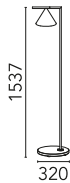

Captain Flint Outdoor H 1537 mm Deep Brown/Travertino Imperiale

F011A21F018 - Deep Brown/Travertino Imperiale

Multi-directional floor lamp for exterior use.

Structure and cone in painted brushed stainless steel or brushed brass; marble base in various colours. Available in four standard combinations: black/black lava painted steel, deep brown/travertino imperiale, satinized brass/grey lava, satinized stainless steel/occhio di pernice.

The structural parts are chemically treated for protection against atmospheric elements.

Diffuser in opalescent UV-resistant photoengraved injection-moulded polycarbonate.

LED bulb included.

5-m cable with IP44 Schuko plug suitable for outdoor use.

Backlit floor dimmer switch on the IP65 cable enables ON/OFF function and brightness regulation 30–100%.

Casambi function on demand.