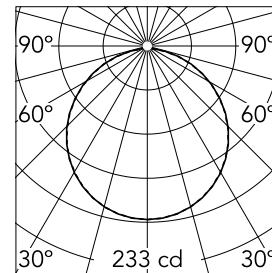

Optical

Lighting type	Direct
LED type	LED array
Light distribution	Symmetric
Optical type	Diffused light
Beam angle (°)	110
Beam angle C90-270 (°)	110

Beam Angle: 112°		
h(m)	E(lx)	D(m)
1	233	2.95
2	58	5.91
3	26	8.86
4	15	11.81
5	9	14.76