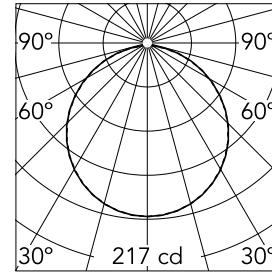

Beam Angle: 112°		
h(m)	E(lx)	D(m)
1	217	2.95
2	54	5.91
3	24	8.86
4	14	11.81
5	9	14.76

Luminous flux luminaire
613 lm

Electrical

Frequency (Hz)	50-60	Emergency	Without
Voltage (V)	100-240	Insulation class	II
Dimmable	Yes		
Driver	Remote included		
Driver type	Dimmer on board		

Physical

Color	Burgundy Red/Black Lava
Orientation	Adjustable
Weight (kg)	10