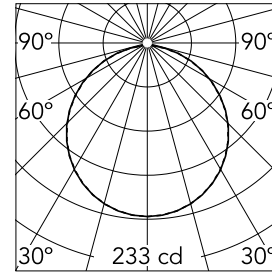

Optical

Lighting type	Direct
LED type	LED array
Light distribution	Symmetric
Optical type	Diffused light
Beam angle (°)	110
Beam angle C90-270 (°)	110

Beam Angle: 112°

h(m)	E(lx)	D(m)
1	233	2.95
2	58	5.91
3	26	8.86
4	15	11.81
5	9	14.76