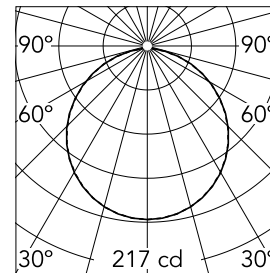

Optical

Lighting type	Direct
LED type	LED array
Light distribution	Symmetric
Optical type	Diffused light
Beam angle (°)	110
Beam angle C90-270 (°)	110

Beam Angle: 112°		
h(m)	E(lx)	D(m)
1	217	2.95
2	54	5.91
3	24	8.86
4	14	11.81
5	9	14.76