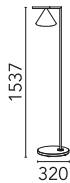

Captain Flint Outdoor H 1537 mm Brushed Deep Brown/Travertino Imperiale

F011A41F018 - Deep Brown/Travertino Imperiale

Multi-directional floor lamp for exterior use.

Structure and cone in painted brushed stainless steel or brushed brass; marble base in various colours. Available in four standard combinations: black/black lava painted steel, deep brown/travertino imperiale, satinized brass/grey lava, satinized stainless steel/occhio di pernice.

The structural parts are chemically treated for protection against atmospheric elements.

Diffuser in opalescent UV-resistant photoengraved injection-moulded polycarbonate.

LED bulb included.

5-m cable with IP44 Schuko plug suitable for outdoor use.

Backlit floor dimmer switch on the IP65 cable enables ON/OFF function and brightness regulation 30–100%.

Casambi function on demand.