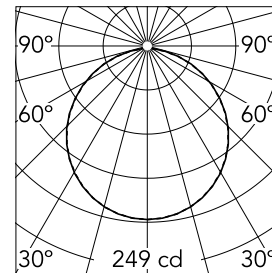

Optical

Lighting type	Direct
LED type	LED array
Light distribution	Symmetric
Optical type	Diffused light
Beam angle (°)	110
Beam angle C90-270 (°)	110

Beam Angle: 112°

h(m)	E(lx)	D(m)
1	249	2.95
2	62	5.91
3	28	8.86
4	16	11.81
5	10	14.76