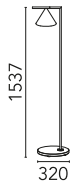

## Captain Flint Outdoor H 1537 mm Brass Finish/Grey Lava

 F011A43F059 - Brass Finish/Grey Lava

Multi-directional floor lamp for exterior use.

Structure and cone in painted brushed stainless steel or brushed brass; marble base in various colours. Available in four standard combinations: black/black lava painted steel, deep brown/travertino imperiale, satinized brass/grey lava, satinized stainless steel/occhio di pernice.

### Optical

<b>Lighting type</b>	Direct
<b>LED type</b>	LED array
<b>Light distribution</b>	Symmetric
<b>Optical type</b>	Diffused light
<b>Beam angle (°)</b>	110
<b>Beam angle C90-270 (°)</b>	110

Beam Angle: 112°

h(m)	E(lx)	D(m)
1	249	2.95
2	62	5.91
3	28	8.86
4	16	11.81
5	10	14.76

Luminous flux luminaire  
703 lm

### Physical

<b>Color</b>	Brass Finish/Grey Lava
<b>Orientation</b>	Adjustable
<b>Weight (kg)</b>	10