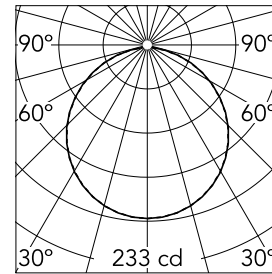

Optical

Lighting type	Direct
LED type	LED array
Light distribution	Symmetric
Optical type	Diffused light
Beam angle (°)	110
Beam angle C90-270 (°)	110

Beam Angle: 112°

h(m)	E(lx)	D(m)
1	233	2.95
2	58	5.91
3	26	8.86
4	15	11.81
5	9	14.76