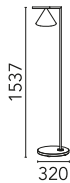

Captain Flint Outdoor H 1537 mm Brass Finish/Grey Lava

F011A33F059 - Brass Finish/Grey Lava

Multi-directional floor lamp for exterior use.

Structure and cone in painted brushed stainless steel or brushed brass; marble base in various colours. Available in four standard combinations: black/black lava painted steel, deep brown/travertino imperiale, satinized brass/grey lava, satinized stainless steel/occhio di pernice.

The structural parts are chemically treated for protection against atmospheric elements.

Diffuser in opalescent UV-resistant photoengraved injection-moulded polycarbonate.

LED bulb included.

5-m cable with IP44 Schuko plug suitable for outdoor use.

Backlit floor dimmer switch on the IP65 cable enables ON/OFF function and brightness regulation 30–100%.

Casambi function on demand.

Main specifications

Lamp category	LED	Mountings	Floor
Power (W)	13.00	Environment	Outdoor wet location
CCT (K)	3000K		
CRI	80		
Net lumen (lm)	658		

Optical

Lighting type	Direct
LED type	LED array
Light distribution	Symmetric
Optical type	Diffused light
Beam angle (°)	110
Beam angle C90-270 (°)	110

Beam Angle: 112°

h(m)	E(lx)	D(m)
1	233	2.95
2	58	5.91
3	26	8.86
4	15	11.81
5	9	14.76

Luminous flux luminaire
658 lm

Electrical

Frequency (Hz)	50-60	Emergency	Without
Voltage (V)	100-240	Insulation class	II
Dimmable	Yes		
Driver	Remote included		
Driver type	Dimmer on board		

Physical

Color	Brass Finish/Grey Lava
Orientation	Adjustable
Weight (kg)	10