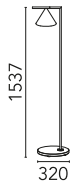

Captain Flint Outdoor H 1537 mm Brass Finish/Grey Lava

F011A23F059 - Brass Finish/Grey Lava

Multi-directional floor lamp for exterior use.

Structure and cone in painted brushed stainless steel or brushed brass; marble base in various colours. Available in four standard combinations: black/black lava painted steel, deep brown/travertino imperiale, satinized brass/grey lava, satinized stainless steel/occhio di pernice.

The structural parts are chemically treated for protection against atmospheric elements.

Diffuser in opalescent UV-resistant photoengraved injection-moulded polycarbonate.

LED bulb included.

5-m cable with IP44 Schuko plug suitable for outdoor use.

Backlit floor dimmer switch on the IP65 cable enables ON/OFF function and brightness regulation 30–100%.

Casambi function on demand.

Main specifications

Lamp category	LED	Mountings	Floor
Power (W)	13.00	Environment	Outdoor wet location
CCT (K)	2700K		
CRI	80		
Net lumen (lm)	557		

Optical

Lighting type	Direct
LED type	LED array
Light distribution	Symmetric
Optical type	Diffused light
Beam angle (°)	110
Beam angle C90-270 (°)	110

Beam Angle: 112°

h(m)	E(lx)	D(m)
1	217	2.95
2	54	5.91
3	24	8.86
4	14	11.81
5	9	14.76

Luminous flux luminaire
613 lm

Electrical

Frequency (Hz)	50-60	Emergency	Without
Voltage (V)	100-240	Insulation class	II
Dimmable	Yes		
Driver	Remote included		
Driver type	Dimmer on board		

Physical

Color	Brass Finish/Grey Lava
Orientation	Adjustable
Weight (kg)	10