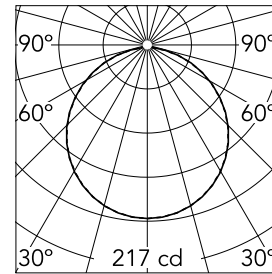

Optical

Lighting type	Direct
LED type	LED array
Light distribution	Symmetric
Optical type	Diffused light
Beam angle (°)	110
Beam angle C90-270 (°)	110

Beam Angle: 112°

h(m)	E(lx)	D(m)
1	217	2.95
2	54	5.91
3	24	8.86
4	14	11.81
5	9	14.76