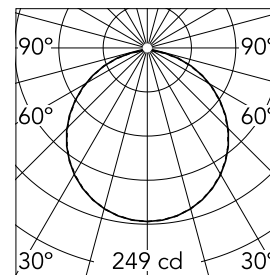

Optical

Lighting type	Direct
LED type	LED array
Light distribution	Symmetric
Optical type	Diffused light
Beam angle (°)	110
Beam angle C90-270 (°)	110

Beam Angle: 112°		
h(m)	E(lx)	D(m)
1	249	2.95
2	62	5.91
3	28	8.86
4	16	11.81
5	10	14.76