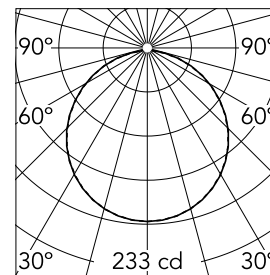

Optical

Lighting type	Direct
LED type	LED array
Light distribution	Symmetric
Optical type	Diffused light
Beam angle (°)	110
Beam angle C90-270 (°)	110

Beam Angle: 112°		
h(m)	E(lx)	D(m)
1	233	2.95
2	58	5.91
3	26	8.86
4	15	11.81
5	9	14.76