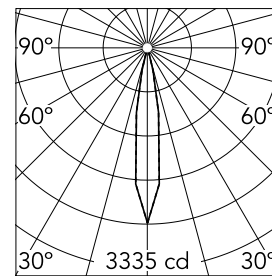

Optical

Lighting type	Direct
LED type	Power LED
Light distribution	Symmetric
Optical type	Medium
Beam angle (°)	17
Beam angle C90-270 (°)	17

Beam Angle: 17°

h(m)	E(lx)	D(m)
1	3335	0.29
2	834	0.59
3	371	0.88
4	208	1.18
5	133	1.47