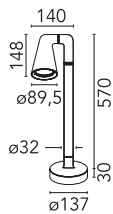

Included 2 way terminal block 4 poles IP68 H2O Stop.

Version 110V upon request.

Main specifications

Lamp category	LED	Mountings	Ground
Power (W)	6	Environment	Outdoor wet location
CCT (K)	3000K		
CRI	80		
Net lumen (lm)	393		

Optical

Lighting type	Direct
LED type	Power LED
Light distribution	Symmetric
Optical type	Medium
Beam angle (°)	17
Beam angle C90-270 (°)	17

Beam Angle: 17°

h(m)	E(lx)	D(m)
1	3335	0.29
2	834	0.59
3	371	0.88
4	208	1.18
5	133	1.47