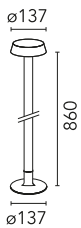

Belvedere Clove 2 Dimmable 1-10V Forest Green

■ F001B41B012 - Forest Green

Family of outdoor products consisting of luminaires with a pole of two different heights and suitable for floor installations (ground or buried) and with integrated power supply box. 220-240V power supply included. Ready for installation on solid surface. Box for ground installation to be ordered separately.

Included 2 way terminal block 4 poles IP68 H2O Stop. Version 110V upon request.

Main specifications

Lamp category	LED	Mountings	Ground
Power (W)	8.40	Environment	Outdoor wet location
CCT (K)	4000K		
CRI	80		
Net lumen (lm)	703		