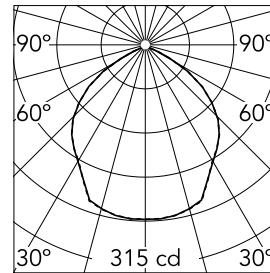

Optical

Lighting type	Direct
LED type	Power LED
Light distribution	Symmetric
Optical type	Diffused light
Beam angle (°)	100
Beam angle C90-270 (°)	100

Luminous flux luminaire
703 lm

Electrical

Frequency (Hz)	50-60	Insulation class	II
Dimmable	Yes		
Driver	Integrated		
Driver type	Dimmable 1-10V		
Emergency	Without		