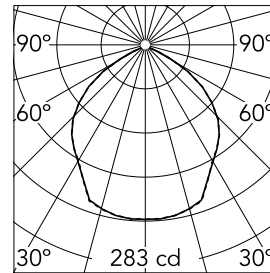

Optical

Lighting type	Direct
LED type	Power LED
Light distribution	Symmetric
Optical type	Diffused light
Beam angle (°)	100
Beam angle C90-270 (°)	100