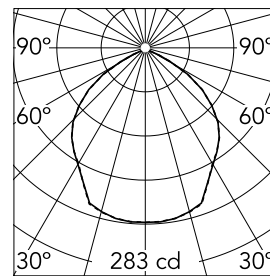

Luminous flux luminaire
631 lm

Electrical

Frequency (Hz)	50-60	Emergency	Without
Voltage (V)	220-240	Insulation class	II
Dimmable	No		
Driver	Integrated		
Driver type	Non Dimmable		

Physical

Color	Grey
Orientation	Fixed
Weight (kg)	1.70

Note

We recommend using a connection system with a degree of protection greater than or equal to the degree of protection of the luminaire. During the installation and the maintenance of the fixtures it is important to be careful and avoid damages on the paint coating. Damages on the coating exposed to outdoor conditions or water, could cause corrosion. Chemical substances affect the anticorrosion covering protection. For LED fixtures, there is evidence that most of the damages are connected to electrical effects related to the insulations, which cause destructive electrical discharges. These effects are frequently caused by:

- over voltage coming from the mains' network where fixture is connected.
- electrostatic discharge (ESD) coming from the environment.

The use of a protective device against the overvoltage on the electrical installation is warmly suggest this helps to reduce the intensity of some of these phenomenon and prevent irreversible damages. The selection of the type of device to be used must be adjust on the electrical plant.