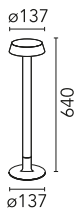

Belvedere Clove 1 Non Dimmable Forest Green

■ F001A41A012 - Forest Green

Family of outdoor products consisting of luminaires with a pole of two different heights and suitable for floor installations (ground or buried) and with integrated power supply box. 220-240V power supply included. Ready for installation on solid surface. Box for ground installation to be ordered separately.

Included 2 way terminal block 4 poles IP68 H2O Stop. Version 110V upon request.

Main specifications

Lamp category	LED	Mountings	Ground
Power (W)	8.40	Environment	Outdoor wet location
CCT (K)	4000K		
CRI	80		
Net lumen (lm)	703		