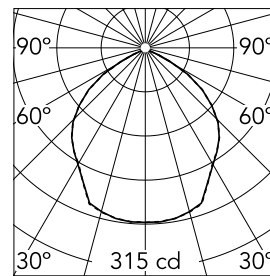

Luminous flux luminaire
703 lm

Electrical

Frequency (Hz)	50-60	Emergency	Without
Voltage (V)	220-240	Insulation class	II
Dimmable	No		
Driver	Integrated		
Driver type	Non Dimmable		

Physical

Color	Anthracite
Orientation	Fixed
Weight (kg)	1.70

Note

We recommend using a connection system with a degree of protection greater than or equal to the degree of protection of the luminaire. During the installation and the maintenance of the fixtures it is important to be careful and avoid damages on the paint coating. Damages on the coating exposed to outdoor conditions or water, could cause corrosion. Chemical substances affect the anticorrosion covering protection. For LED fixtures, there is evidence that most of the damages are connected to electrical effects related to the insulations, which cause destructive electrical discharges. These effects are frequently caused by:

- over voltage coming from the mains' network where fixture is connected.
- electrostatic discharge (ESD) coming from the environment.

The use of a protective device against the overvoltage on the electrical installation is warmly suggest this helps to reduce the intensity of some of these phenomenon and prevent irreversible damages. The selection of the type of device to be used must be adjust on the electrical plant.