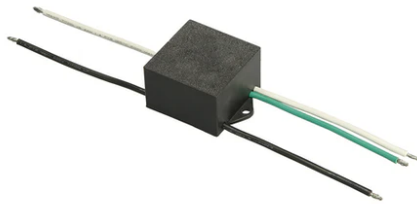

Belvedere Clove 1 Non Dimmable Anthracite

■ F001A41A033 - Anthracite

Family of outdoor products consisting of luminaires with a pole of two different heights and suitable for floor installations (ground or buried) and with integrated power supply box. 220-240V power supply included. Ready for installation on solid surface. Box for ground installation to be ordered separately.

Included 2 way terminal block 4 poles IP68 H2O Stop. Version 110V upon request.

Main specifications

Lamp category	LED	Mountings	Ground
Power (W)	8.40	Environment	Outdoor wet location
CCT (K)	4000K		
CRI	80		
Net lumen (lm)	703		

- over voltage coming from the mains' network where fixture is connected.
- electrostatic discharge (ESD) coming from the environment.

The use of a protective device against the overvoltage on the electrical installation is warmly suggest this helps to reduce the intensity of some of these phenomenon and prevent irreversible damages. The selection of the type of device to be used must be adjust on the electrical plant.

Belvedere Clove 1 Non Dimmable Anthracite

Box for ground installation
F001Z020000

S.P.D. (SURGE PROTECTION DEVICE)
F990E00A000