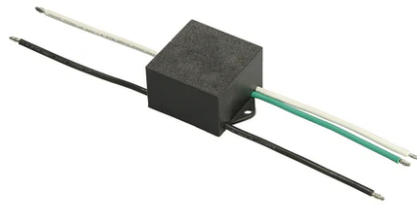

Belvedere Clove 1 Non Dimmable Anthracite

■ F001A21A033 - Anthracite

Family of outdoor products consisting of luminaires with a pole of two different heights and suitable for floor installations (ground or buried) and with integrated power supply box. 220-240V power supply included. Ready for installation on solid surface. Box for ground installation to be ordered separately.

Included 2 way terminal block 4 poles IP68 H2O Stop. Version 110V upon request.

Main specifications

Lamp category	LED	Mountings	Ground
Power (W)	8.40	Environment	Outdoor wet location
CCT (K)	2700K		
CRI	80		
Net lumen (lm)	631		

- over voltage coming from the mains' network where fixture is connected.
- electrostatic discharge (ESD) coming from the environment.

The use of a protective device against the overvoltage on the electrical installation is warmly suggest this helps to reduce the intensity of some of these phenomenon and prevent irreversible damages. The selection of the type of device to be used must be adjust on the electrical plant.

Belvedere Clove 1 Non Dimmable Anthracite

Box for ground installation
F001Z020000

S.P.D. (SURGE PROTECTION DEVICE)
F990E00A000