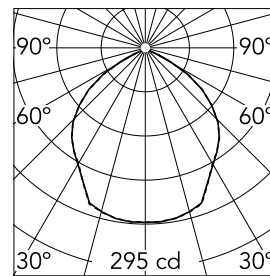

Luminous flux luminaire 657 lm

Electrical

Frequency (Hz)	50-60	Insulation class	II
Dimmable	Yes		
Driver	Integrated		
Driver type	Dimmable 1-10V		
Emergency	Without		

Physical

Color	Forest Green
Orientation	Fixed
Weight (kg)	1.70

Note

We recommend using a connection system with a degree of protection greater than or equal to the degree of protection of the luminaire. During the installation and the maintenance of the fixtures it is important to be careful and avoid damages on the paint coating. Damages on the coating exposed to outdoor conditions or water, could cause corrosion. Chemical substances affect the anticorrosion covering protection. For LED fixtures, there is evidence that most of the damages are connected to electrical effects related to the insulations, which cause destructive electrical discharges. These effects are frequently caused by:

- over voltage coming from the mains' network where fixture is connected.
- electrostatic discharge (ESD) coming from the environment.

The use of a protective device against the overvoltage on the electrical installation is warmly suggest this helps to reduce the intensity of some of these phenomenon and prevent irreversible damages. The selection of the type of device to be used must be adjust on the electrical plant.