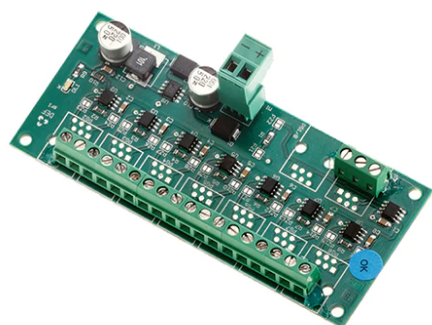

## Arcadia L 640 Short Bracket RGB

■ 545100.18 - Deep Brown

Linear luminaire for installation on wall or ceiling – surface mounted.

Configuration: die-cast aluminium closing ends, EN AB-47100 alloy (low copper content), extruded aluminium structure and zinc-coated steel fixing brackets. Glass diffuser: transparent or sandblasted with silkscreen border, fixed to the aluminium through a robotic gluing system.

## Arcadia L 640 Short Bracket RGB

---

Dmx Controller Dimmer Switch For Recessed Box  
142

---

Dmx Controller Stand-Alone/PC Interface  
143

---

Dmx Cable Shielded Twisted Pair  
186

---

DMX splitter 512 – electronic device to regenerate the monodirectional DMX signal 1 Input and 7 output, 12-24Vdc\_IP20. Power supply not included  
187