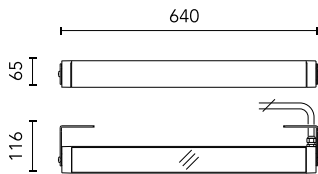

## Arcadia L 640 Short Bracket RGB

■ 545100.18 - Deep Brown

Linear luminaire for installation on wall or ceiling – surface mounted.

Configuration: die-cast aluminium closing ends, EN AB-47100 alloy (low copper content), extruded aluminium structure and zinc-coated steel fixing brackets. Glass diffuser: transparent or sandblasted with silkscreen border, fixed to the aluminium through a robotic gluing system.

Protection rating: IP65

In compliance with EN60598-1 standards

Class of insulation: I; RGB: I

Installation: the luminaire is equipped with a piece of cable (approx. 500mm) and an M16 cable-gland (4,5mm<math>\lt; \varnothing < 10\text{mm}</math> cables) closed with a removable cap. The electrical components are installed on a removable frame accessible by unscrewing the closing ends. Outdoor use requires suitable flexible cables assuring the watertightness of the cable holder.

### Main specifications

<b>Power (W)</b>	20.4
<b>System power (W)</b>	28
<b>Mountings</b>	Ceiling and wall surface
<b>Environment</b>	Outdoor