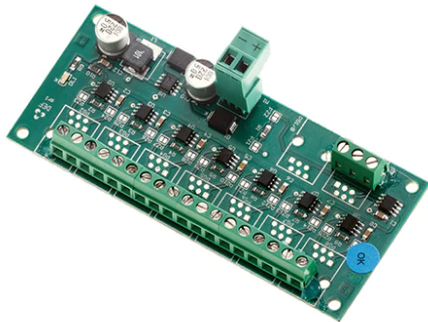

Arcadia L 640 Long Bracket RGB

Dmx Controller Dimmer Switch For
Recessed Box
142

Dmx Controller Stand-Alone/Pc
Interface
143

Dmx Cable Shielded Twisted Pair
186

DMX splitter 512 – electronic device to
regenerate the monodirectional DMX
signal 1 Input and 7 output, 12-
24Vdc_IP20. Power supply not included
187