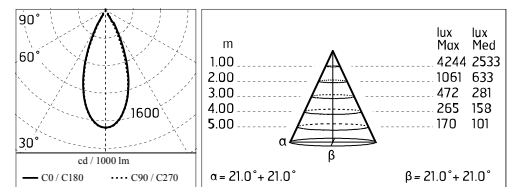

Optical

Lighting type	Direct
LED type	Power LED
Light distribution	Symmetric
Optical type	Medium