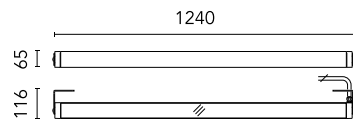

## Arcadia L 1240 Short Bracket Dimmable Dali

■ 545088-300.4 - Black

Linear luminaire for installation on wall or ceiling – surface mounted.

Configuration: die-cast aluminium closing ends, EN AB-47100 alloy (low copper content), extruded aluminium structure and zinc-coated steel fixing brackets. Glass diffuser: transparent or sandblasted with silkscreen border, fixed to the aluminium through a robotic gluing system.

Double layer coating for high resistance to corrosion: the aluminium components are painted with a double coat using powders that are compliant with QUALICOAT standards: a first layer of epoxy powder (with excellent chemical and mechanical resistance) and a second finishing layer of polyester powder (resistant to UV rays and atmospheric agents). The entire painting process of the aluminium fitting starts from components that have been sandblasted in advance to make the surface more porous and increase the adherence of the paint. Ares effects alkaline and acid washing to clean the surfaces completely, then rinses with demineralised water to remove any residue particles, subsequently a chemical conversion treatment is done to protect against rusting.

Protection rating: IP65

In compliance with EN60598-1 standards

Class of insulation: I; RGB: I

Installation: the luminaire is equipped with a piece of cable (approx. 500mm) and an M16 cable-gland (4,5mm <math>< \varnothing < 10\text{mm}</math> cables) closed with a removable cap. The electrical components are installed on a removable frame accessible by unscrewing the closing ends. Outdoor use requires suitable flexible cables assuring the watertightness of the cable holder.