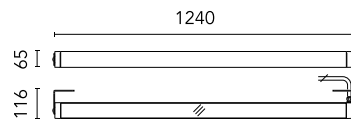

## Arcadia L 1240 Short Bracket Dimmable Dali

■ 545088-300.18 - Deep Brown

Linear luminaire for installation on wall or ceiling – surface mounted.

Configuration: die-cast aluminium closing ends, EN AB-47100 alloy (low copper content), extruded aluminium structure and zinc-coated steel fixing brackets. Glass diffuser: transparent or sandblasted with silkscreen border, fixed to the aluminium through a robotic gluing system.

Double layer coating for high resistance to corrosion: the aluminium components are painted with a double coat using powders that are compliant with QUALICOAT standards: a first layer of epoxy powder (with excellent chemical and mechanical resistance) and a second finishing layer of polyester powder (resistant to UV rays and atmospheric agents). The entire painting process of the aluminium fitting starts from components that have been sandblasted in advance to make the surface more porous and increase the adherence of the paint. Ares effects alkaline and acid washing to clean the surfaces completely, then rinses with demineralised water to remove any residue particles, subsequently a chemical conversion treatment is done to protect against rusting.

Protection rating: IP65

In compliance with EN60598-1 standards

Class of insulation: I; RGB: I

Installation: the luminaire is equipped with a piece of cable (approx. 500mm) and an M16 cable-gland (4,5mm <math>< \varnothing < 10\text{mm}</math> cables) closed with a removable cap. The electrical components are installed on a removable frame accessible by unscrewing the closing ends. Outdoor use requires suitable flexible cables assuring the watertightness of the cable holder.