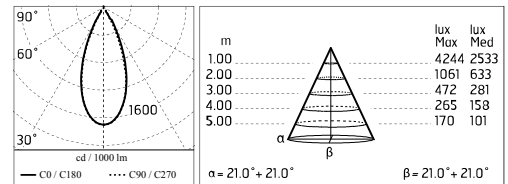

Optical

Lighting type	Direct
LED type	Power LED
Light distribution	Symmetric
Optical type	Medium