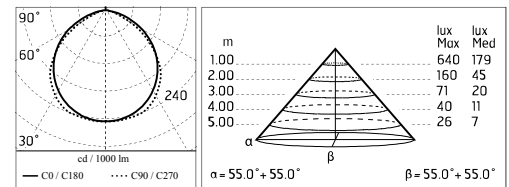

Optical

Lighting type	Direct
Light distribution	Symmetric
Optical type	Wide flood