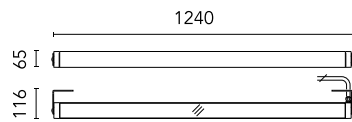

## Arcadia L 1240 Short Bracket

■ 545043.18 - Deep Brown

Linear luminaire for installation on wall or ceiling – surface mounted.

Configuration: die-cast aluminium closing ends, EN AB-47100 alloy (low copper content), extruded aluminium structure and zinc-coated steel fixing brackets. Glass diffuser: transparent or sandblasted with silkscreen border, fixed to the aluminium through a robotic gluing system.

Protection rating: IP65

In compliance with EN60598-1 standards

Class of insulation: I; RGB: I

Installation: the luminaire is equipped with a piece of cable (approx. 500mm) and an M16 cable-gland (4,5mm <math>\lt; \lt; 10\text{mm}</math> cables) closed with a removable cap. The electrical components are installed on a removable frame accessible by unscrewing the closing ends. Outdoor use requires suitable flexible cables assuring the watertightness of the cable holder.