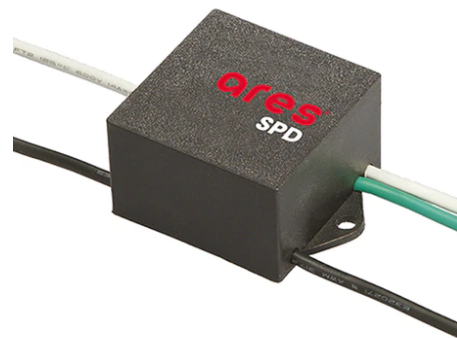

Arcadia L 1240 Long Bracket Dimmable 1-10V

3/4 Way Terminal Block 4 Poles Ip68
H2O Stop
215

2 Way Terminal Block 4 Poles Ip68 H2O
Stop
236

SPD (Surge Protection Device)
237