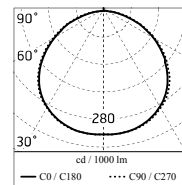

Optical

Lighting type	Direct
LED type	Power LED
Light distribution	Symmetric
Optical type	Diffused light