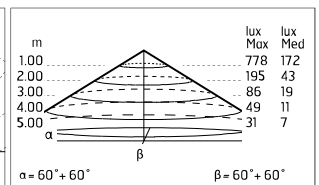

Optical

Lighting type	Direct
LED type	Power LED
Light distribution	Symmetric
Optical type	Diffused light