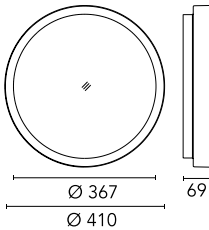

Optical

Lighting type	Direct
LED type	Power LED
Light distribution	Symmetric
Optical type	Diffused light