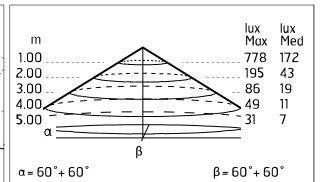

Optical

Lighting type	Direct
LED type	Power LED
Light distribution	Symmetric
Optical type	Diffused light