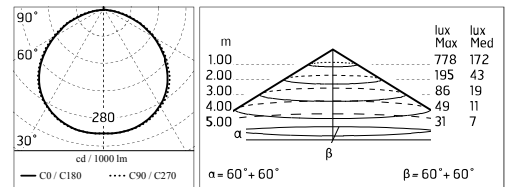

Electrical

Frequency (Hz)	50-60	Insulation class	I
Voltage (V)	220-240		
Dimmable	Yes		
Driver type	Electronic dimmable DALI		
Emergency	Without		

Physical

Color	White