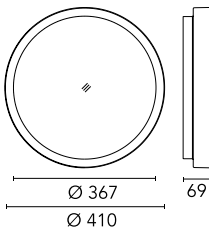

Electrical

Frequency (Hz)	50-60	Insulation class	I
Voltage (V)	220-240		
Dimmable	Yes		
Driver type	Electronic dimmable DALI		
Emergency	Without		

Physical

Color	White