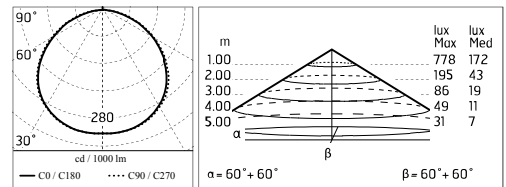

Optical

Lighting type	Direct
LED type	Power LED
Light distribution	Symmetric
Optical type	Diffused light