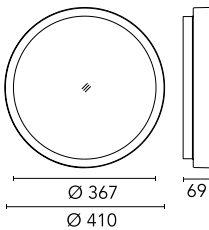

Electrical

Frequency (Hz)	50-60	Insulation class	I
Voltage (V)	220-240		
Dimmable	Yes		
Driver type	Electronic dimmable DALI		
Emergency	Without		

Physical

Color	Forest Green