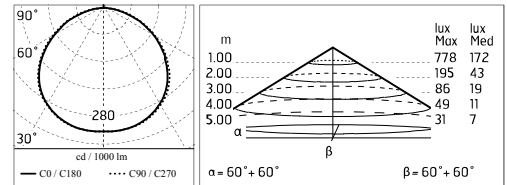

Optical

Lighting type	Direct
LED type	Power LED
Light distribution	Symmetric
Optical type	Diffused light