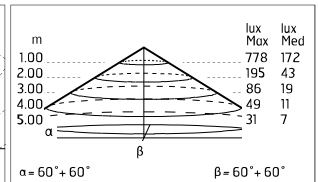

Electrical

Frequency (Hz)	50-60	Insulation class	I
Voltage (V)	220-240		
Dimmable	Yes		
Driver type	Electronic dimmable 1-10V		
Emergency	Without		

Physical

Color	Grey