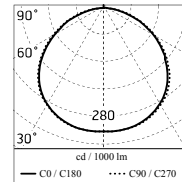

Electrical

Frequency (Hz)	50-60	Insulation class	I
Voltage (V)	220-240		
Dimmable	Yes		
Driver type	Electronic dimmable 1-10V		
Emergency	Without		

Physical

Color	Grey