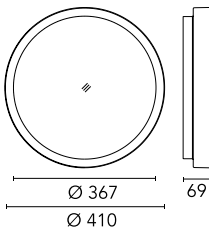

Electrical

Frequency (Hz)	50-60	Insulation class	I
Voltage (V)	220-240		
Dimmable	Yes		
Driver type	Electronic dimmable 1-10V		
Emergency	Without		

Physical

Color	Grey