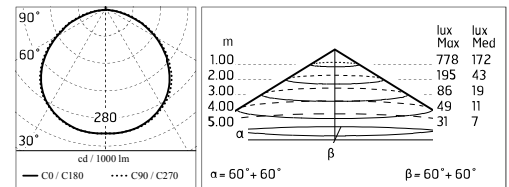

Optical

Lighting type	Direct
LED type	Power LED
Light distribution	Symmetric
Optical type	Diffused light