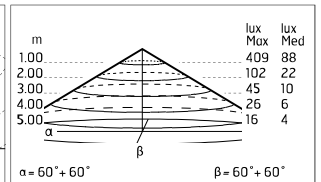

Electrical

Frequency (Hz)	50-60
Dimmable	Yes
Driver type	Dimmable DALI
Emergency	1
Insulation class	Without
	I

Physical

Color	White-Yellow