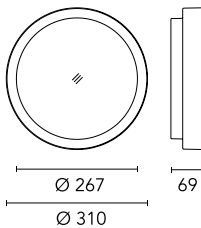

Electrical

Frequency (Hz)	50-60
Dimmable	Yes
Driver type	Dimmable DALI
Emergency	1
Insulation class	Without
	I

Physical

Color	White-Yellow