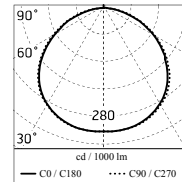

Electrical

Frequency (Hz)	50-60
Dimmable	Yes
Driver type	Dimmable DALI
Emergency	1
Insulation class	Without
	I

Physical

Color	White-Yellow