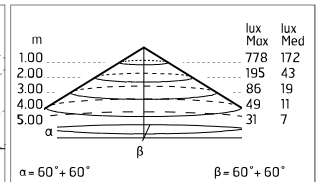

Optical

Lighting type	Direct
LED type	Power LED
Light distribution	Symmetric
Optical type	Diffused light