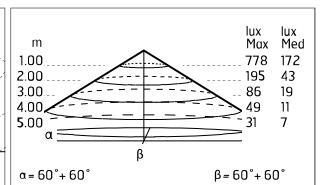

Optical

Lighting type	Direct
LED type	Power LED
Light distribution	Symmetric
Optical type	Diffused light