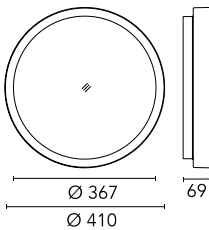

Electrical

Frequency (Hz)	50-60	Insulation class	I
Voltage (V)	220-240		
Dimmable	No		
Driver type	Non Dimmable		
Emergency	Without		

Physical

Color	White-Yellow