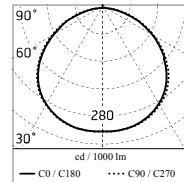

Electrical

Frequency (Hz)	50-60	Insulation class	I
Voltage (V)	220-240		
Dimmable	No		
Driver type	Non Dimmable		
Emergency	Without		

Physical

Color	White-Yellow