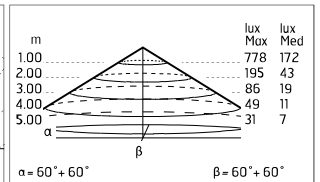

Electrical

Frequency (Hz)	50-60	Insulation class	I
Voltage (V)	220-240		
Dimmable	No		
Driver type	Non Dimmable		
Emergency	Without		

Physical

Color	White-Yellow