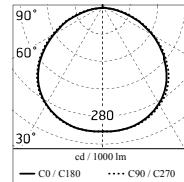

Optical

Lighting type	Direct
LED type	Power LED
Light distribution	Symmetric
Optical type	Diffused light