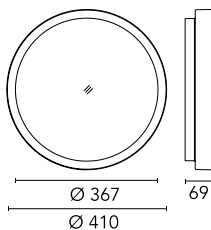

Electrical

Frequency (Hz)	50-60	Insulation class	I
Voltage (V)	220-240		
Dimmable	No		
Driver type	Not dimmable		
Emergency	Without		

Physical

Color	White-Orange