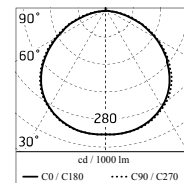

Electrical

Frequency (Hz)	50-60	Insulation class	I
Voltage (V)	220-240		
Dimmable	No		
Driver type	Not dimmable		
Emergency	Without		

Physical

Color	White-Orange