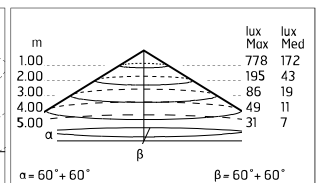

Electrical

Frequency (Hz)	50-60	Insulation class	I
Voltage (V)	220-240		
Dimmable	No		
Driver type	Not dimmable		
Emergency	Without		

Physical

Color	White-Orange