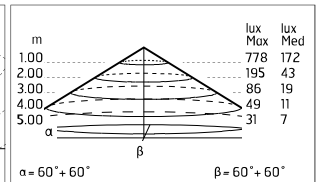

Electrical

Frequency (Hz)	50-60	Insulation class	I
Voltage (V)	220-240		
Dimmable	No		
Driver type	Not dimmable		
Emergency	Without		

Physical

Color	White-Orange