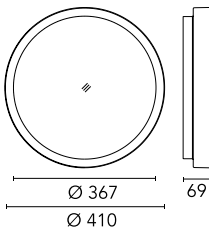

Electrical

Frequency (Hz)	50-60	Insulation class	I
Voltage (V)	220-240		
Dimmable	No		
Driver type	Not dimmable		
Emergency	Without		

Physical

Color	White-Orange