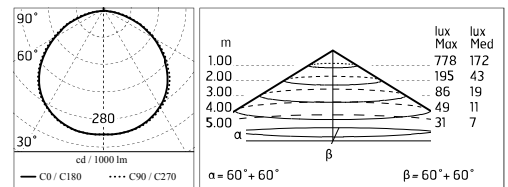

Electrical

Frequency (Hz)	50-60	Insulation class	I
Voltage (V)	220-240		
Dimmable	No		
Driver type	Non Dimmable		
Emergency	Without		

Physical

Color	White-Orange