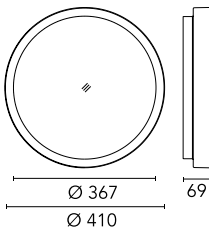

Electrical

Frequency (Hz)	50-60	Insulation class	I
Voltage (V)	220-240		
Dimmable	No		
Driver type	Non Dimmable		
Emergency	Without		

Physical

Color	White-Orange