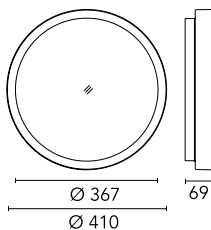

Electrical

Frequency (Hz)	50-60	Insulation class	I
Voltage (V)	220-240		
Dimmable	Yes		
Driver type	Electronic dimmable DALI		
Emergency	Without		

Physical

Color	White-Green