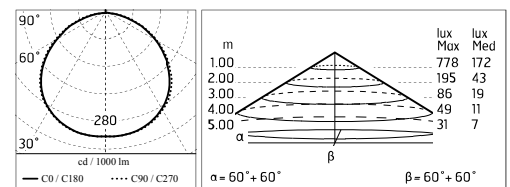

Electrical

Frequency (Hz)	50-60	Insulation class	I
Voltage (V)	220-240		
Dimmable	Yes		
Driver type	Electronic dimmable DALI		
Emergency	Without		

Physical

Color	White-Green