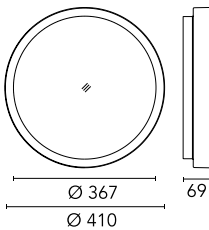

Electrical

Frequency (Hz)	50-60	Insulation class	I
Voltage (V)	220-240		
Dimmable	Yes		
Driver type	Electronic dimmable DALI		
Emergency	Without		

Physical

Color	White-Green