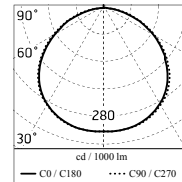

Electrical

Frequency (Hz)	50-60	Insulation class	I
Voltage (V)	220-240		
Dimmable	Yes		
Driver type	Electronic dimmable DALI		
Emergency	Without		

Physical

Color	White-Green