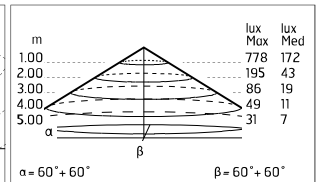

Electrical

Frequency (Hz)	50-60	Insulation class	I
Voltage (V)	220-240		
Dimmable	Yes		
Driver type	Electronic dimmable DALI		
Emergency	Without		

Physical

Color	White-Green