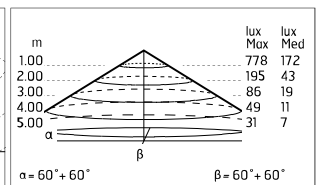

Electrical

Frequency (Hz)	50-60	Insulation class	I
Voltage (V)	220-240		
Dimmable	Yes		
Driver type	Electronic dimmable 1-10V		
Emergency	Without		

Physical

Color	White-Green