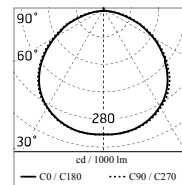

Electrical

Frequency (Hz)	50-60	Insulation class	I
Voltage (V)	220-240		
Dimmable	Yes		
Driver type	Electronic dimmable 1-10V		
Emergency	Without		

Physical

Color	White-Green