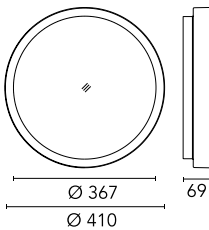

Electrical

Frequency (Hz)	50-60	Insulation class	I
Voltage (V)	220-240		
Dimmable	Yes		
Driver type	Electronic dimmable 1-10V		
Emergency	Without		

Physical

Color	White-Green