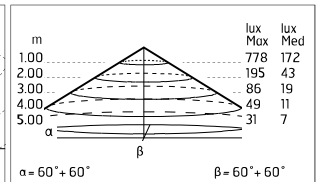

Electrical

Frequency (Hz)	50-60	Insulation class	I
Voltage (V)	220-240		
Dimmable	Yes		
Driver type	Electronic dimmable 1-10V		
Emergency	Without		

Physical

Color	White-Green