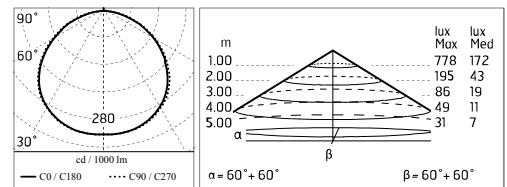

Electrical

Frequency (Hz)	50-60	Insulation class	I
Voltage (V)	220-240		
Dimmable	No		
Driver type	Not dimmable		
Emergency	Without		

Physical

Color	White-Green