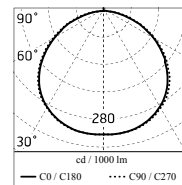

Electrical

Frequency (Hz)	50-60	Insulation class	I
Voltage (V)	220-240		
Dimmable	No		
Driver type	Not dimmable		
Emergency	Without		

Physical

Color	White-Green