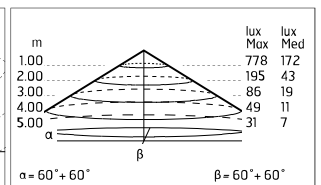

Electrical

Frequency (Hz)	50-60	Insulation class	I
Voltage (V)	220-240		
Dimmable	No		
Driver type	Not dimmable		
Emergency	Without		

Physical

Color	White-Green