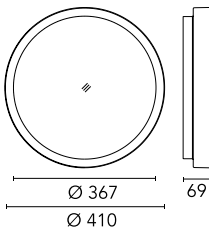

Electrical

Frequency (Hz)	50-60	Insulation class	I
Voltage (V)	220-240		
Dimmable	No		
Driver type	Not dimmable		
Emergency	Without		

Physical

Color	White-Green